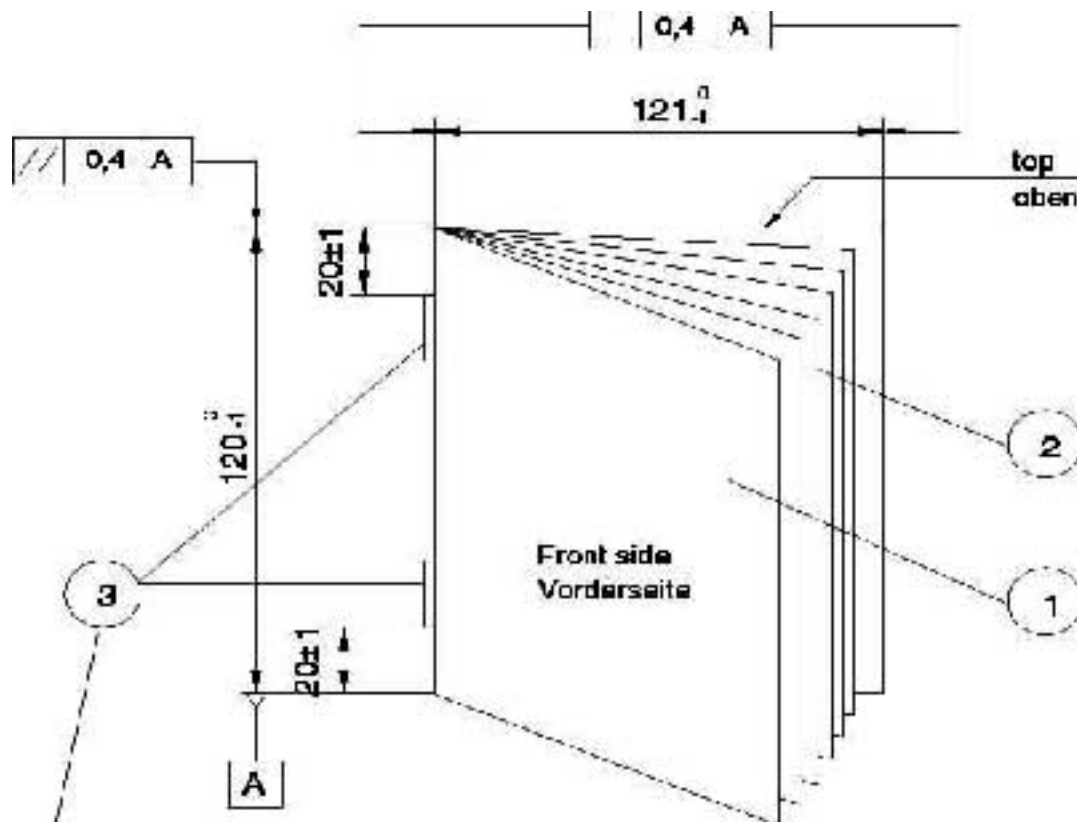

BOOKLET SPECIFICATIONS FOR :

- SJB STANDARD (with locking clasp)
- SJB NH STANDARD (with reinforced, larger hinges)

BOOKLET	
Booklet dimensions in mm	120,0 x 121,0 x 2,3 mm <i>(thickness measured at stapeling)</i>
Booklet dimensions in inches <i>(1 inch = 25,4 mm)</i>	4.72"x 4.76"x 0.09" <i>(thickness measured at stapeling)</i>
Paper/Thickness of booklet	Cover 170 g/m ² , inlay 40 g/m ² Max. 60 pages
	Cover 170 g/m ² , inlay 60 g/m ² Max. 40 pages
	Cover 170 g/m ² , inlay 100 g/m ² Max. 36 pages
Drawing numbers	4912 000 1754 / 4912 000 2044

Staples in the middle of folding line
Heftklammer mittig auf der Falzlinie